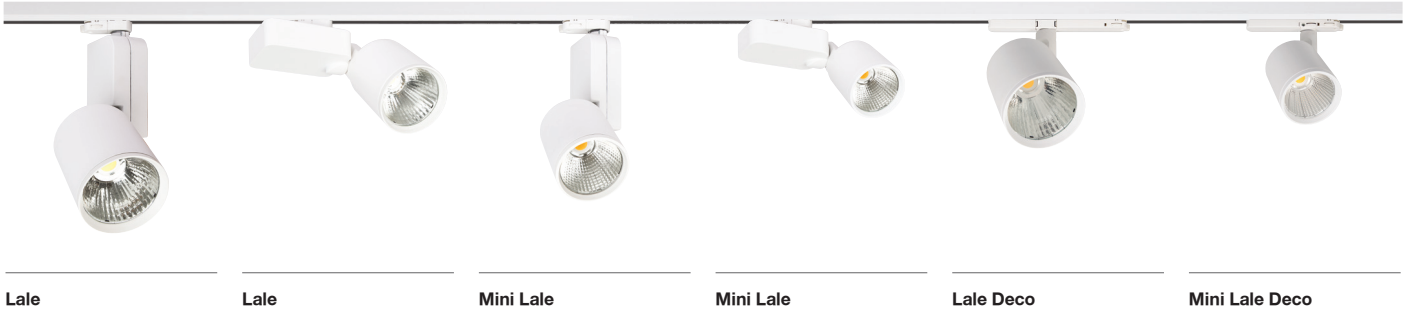

Different beam angle and color temperature variations together with integrated accesorie options and dimming capability enables flexibility to adapt LALE into wide choice of different applications.

LALE serisi Avolux LED rayspot serisinin öne çıkan klasik modellerinden biridir. Akıllı soğutma tasarımı maksimum ömürü minimum gövde ölçülerinde sağlar. Yüksek verimli Miro Silver reflektör teknolojisi ile son teknoloji multichip led kombinasyonu armatür serisinin 135lm/W verimliliğın üzerine çıkmasını sağlamaktadır.

Farklı açı, renk ve aksesuar seçenekleri ve DIM özelliği sayesinde birçok farklı projeye ve ihtyaca kolayca cevap verilebilir.

EN

- Die-cast aluminium body.
- Mains voltege: 220-240V / 50-60Hz.
- Clever thermal design with passive heat dissipation.
- With 3-phase universal track adaptor.
- 90° rotation on vertical and 350° angle on horizontal axis with mechanical aiming lock.
- Clear safety glass.
- Classic dimming systems of DALI, 1-10V and Phase-Cut Dim options.
- High tech control systems of Warm Dim, Tunable White and Wireless Dim options.
- Basic colours: White, Black, Gray, Dark Gray, RAL9010 and special color options.
- Available accesories are Barn Door, Honeycomb Filter, Colour Filter, Antiglare Screen and Visor.
- Super Spot, Spot, Medium, Flood and Wide Flood beam angle options available with rotationally symmetric light distribution.
- Standart CRI>80, high CRI>90 and super high CRI>98 LED options available.
- Up to 131lm/W efficiency.
- High colour consistency: <3 SDCM

Beam Angles / Işık Açılırları

12° - Super Spot

20° - Spot

30° - Medium

40° - Flood

60° - Wide Flood

We use Segmented Miro Silver technology in our Lale spotlights. Efficiency rating of LOR >93% provides high lumen output. Super Spot, Spot, Medium, Flood and Wide Flood options available with Miro-4, Miro-8 and Miro-20 surface.